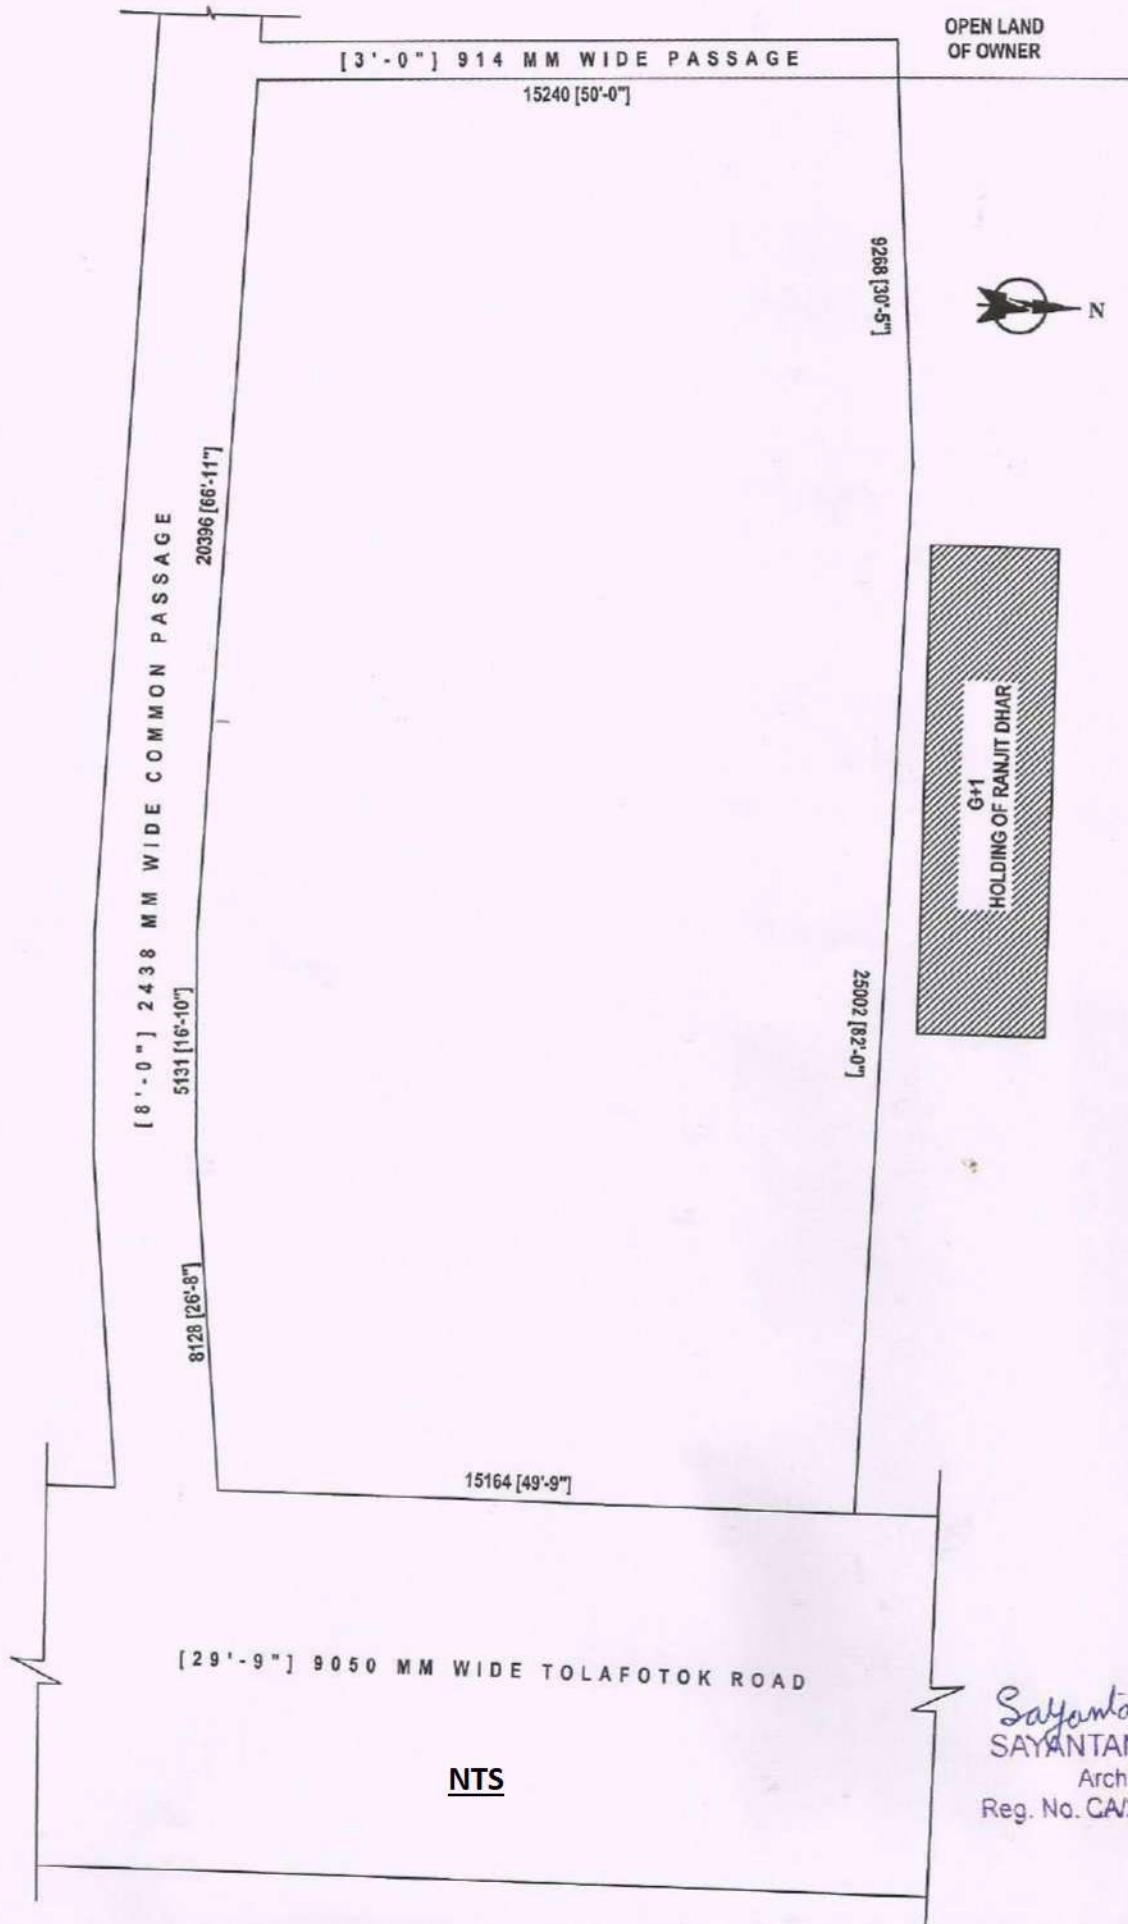

LATITUDE- 22.884  
LONGITUDE- 88.389

NTS

Sayananton Ghosh  
SAYANTAN GHOSH  
Architect  
Reg. No. CA/2022/153780